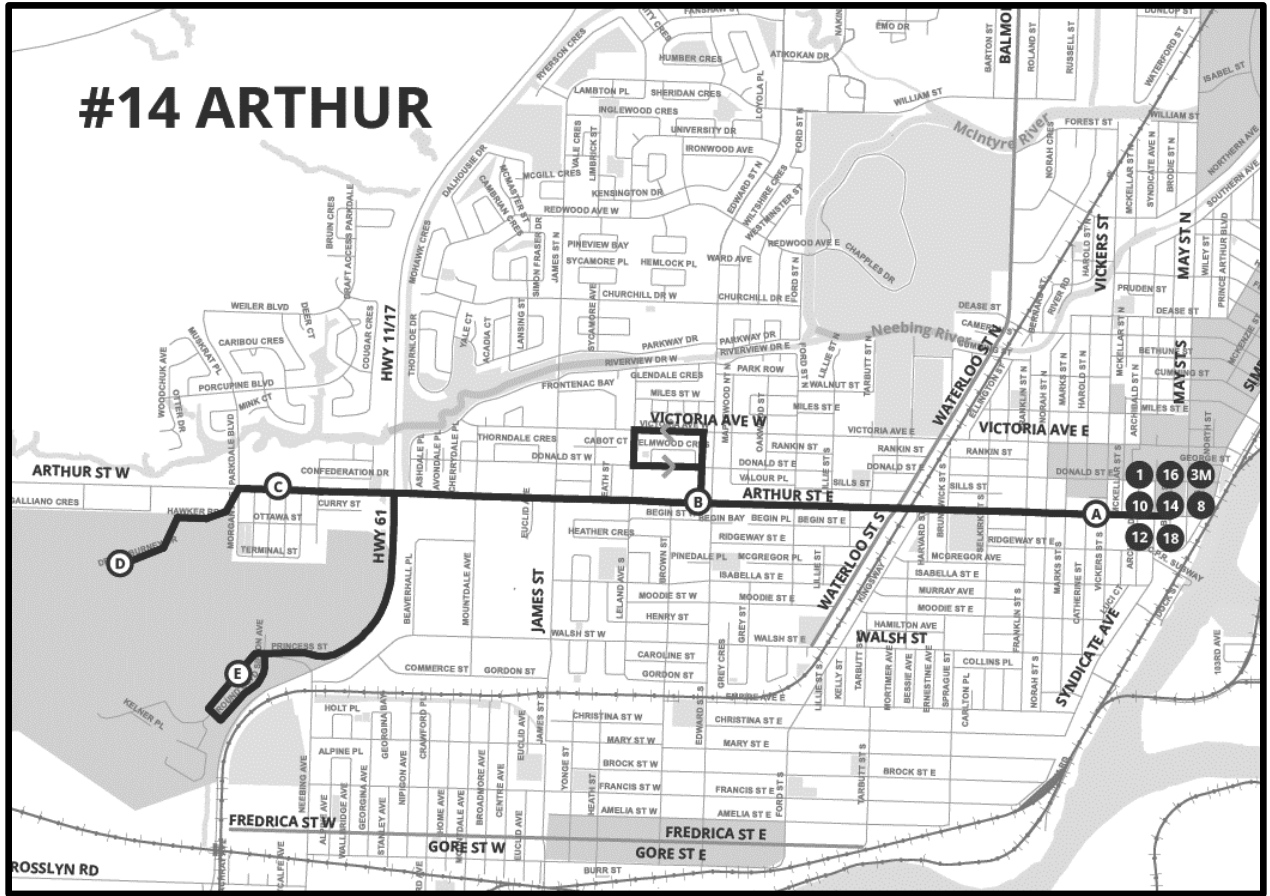

Sunday/Holiday Schedules

14 Arthur to City Hall

Thunder Bay Airport	Arthur & Edward	City Hall Terminal	Continues as
(E)	(B)	(A)	
8:43 AM	8:50 AM	8:55 AM	8
9:23 AM	9:30 AM	9:36 AM	8
10:03 AM	10:10 AM	10:16 AM	8
10:43 AM	10:50 AM	10:56 AM	8
11:23 AM	11:30 AM	11:36 AM	8
12:09 PM	12:17 PM	12:23 PM	8
12:54 PM	1:02 PM	1:08 PM	8
1:39 PM	1:47 PM	1:53 PM	8
2:24 PM	2:32 PM	2:38 PM	8
3:09 PM	3:17 PM	3:23 PM	8
3:54 PM	4:02 PM	4:08 PM	8
4:39 PM	4:47 PM	4:53 PM	8
5:23 PM	5:31 PM	5:37 PM	8
6:04 PM	6:12 PM	6:18 PM	8
6:48 PM	6:56 PM	7:02 PM	8
7:33 PM	7:41 PM	7:47 PM	8
8:18 PM	8:25 PM	8:30 PM	8
9:03 PM	9:10 PM	9:15 PM	8
9:48 PM	9:55 PM	10:00 PM	8
10:33 PM	10:40 PM	10:45 PM	End

14 Arthur to Airport

City Hall Terminal	Arthur & Edward	Arthur St. Marketplace	College Aviation Centre	Thunder Bay Airport	Continues as
(A)	(B)	(C)	(D)	(E)	
8:20 AM	8:25 AM	8:34 AM	8:36 AM	8:41 AM	14
9:00 AM	9:05 AM	9:14 AM	9:16 AM	9:21 AM	14
9:40 AM	9:45 AM	9:54 AM	9:56 AM	10:01 AM	14
10:20 AM	10:25 AM	10:34 AM	10:36 AM	10:41 AM	14
11:00 AM	11:05 AM	11:14 AM	11:16 AM	11:21 AM	14
11:43 AM	11:48 AM	11:59 AM	12:01 PM	12:07 PM	14
12:28 PM	12:33 PM	12:44 PM	12:46 PM	12:52 PM	14
1:13 PM	1:18 PM	1:29 PM	1:31 PM	1:37 PM	14
1:58 PM	2:03 PM	2:14 PM	2:16 PM	2:22 PM	14
2:43 PM	2:48 PM	2:59 PM	3:01 PM	3:07 PM	14
3:28 PM	3:33 PM	3:44 PM	3:46 PM	3:52 PM	14
4:13 PM	4:18 PM	4:29 PM	4:31 PM	4:37 PM	14
4:58 PM	5:03 PM	5:14 PM	5:16 PM	5:22 PM	14
5:41 PM	5:46 PM	5:55 PM	5:57 PM	6:02 PM	14
6:25 PM	6:30 PM	6:39 PM	6:41 PM	6:46 PM	14
7:10 PM	7:15 PM	7:24 PM	7:26 PM	7:31 PM	14
7:55 PM	8:00 PM	8:09 PM	8:11 PM	8:16 PM	14
8:40 PM	8:45 PM	8:54 PM	8:56 PM	9:01 PM	14
9:25 PM	9:30 PM	9:39 PM	9:41 PM	9:46 PM	14
10:10 PM	10:15 PM	10:24 PM	10:26 PM	10:31 PM	14

#14 ARTHUR

- 1
- 16
- 3M
- 10
- 14
- 8
- 12
- 18