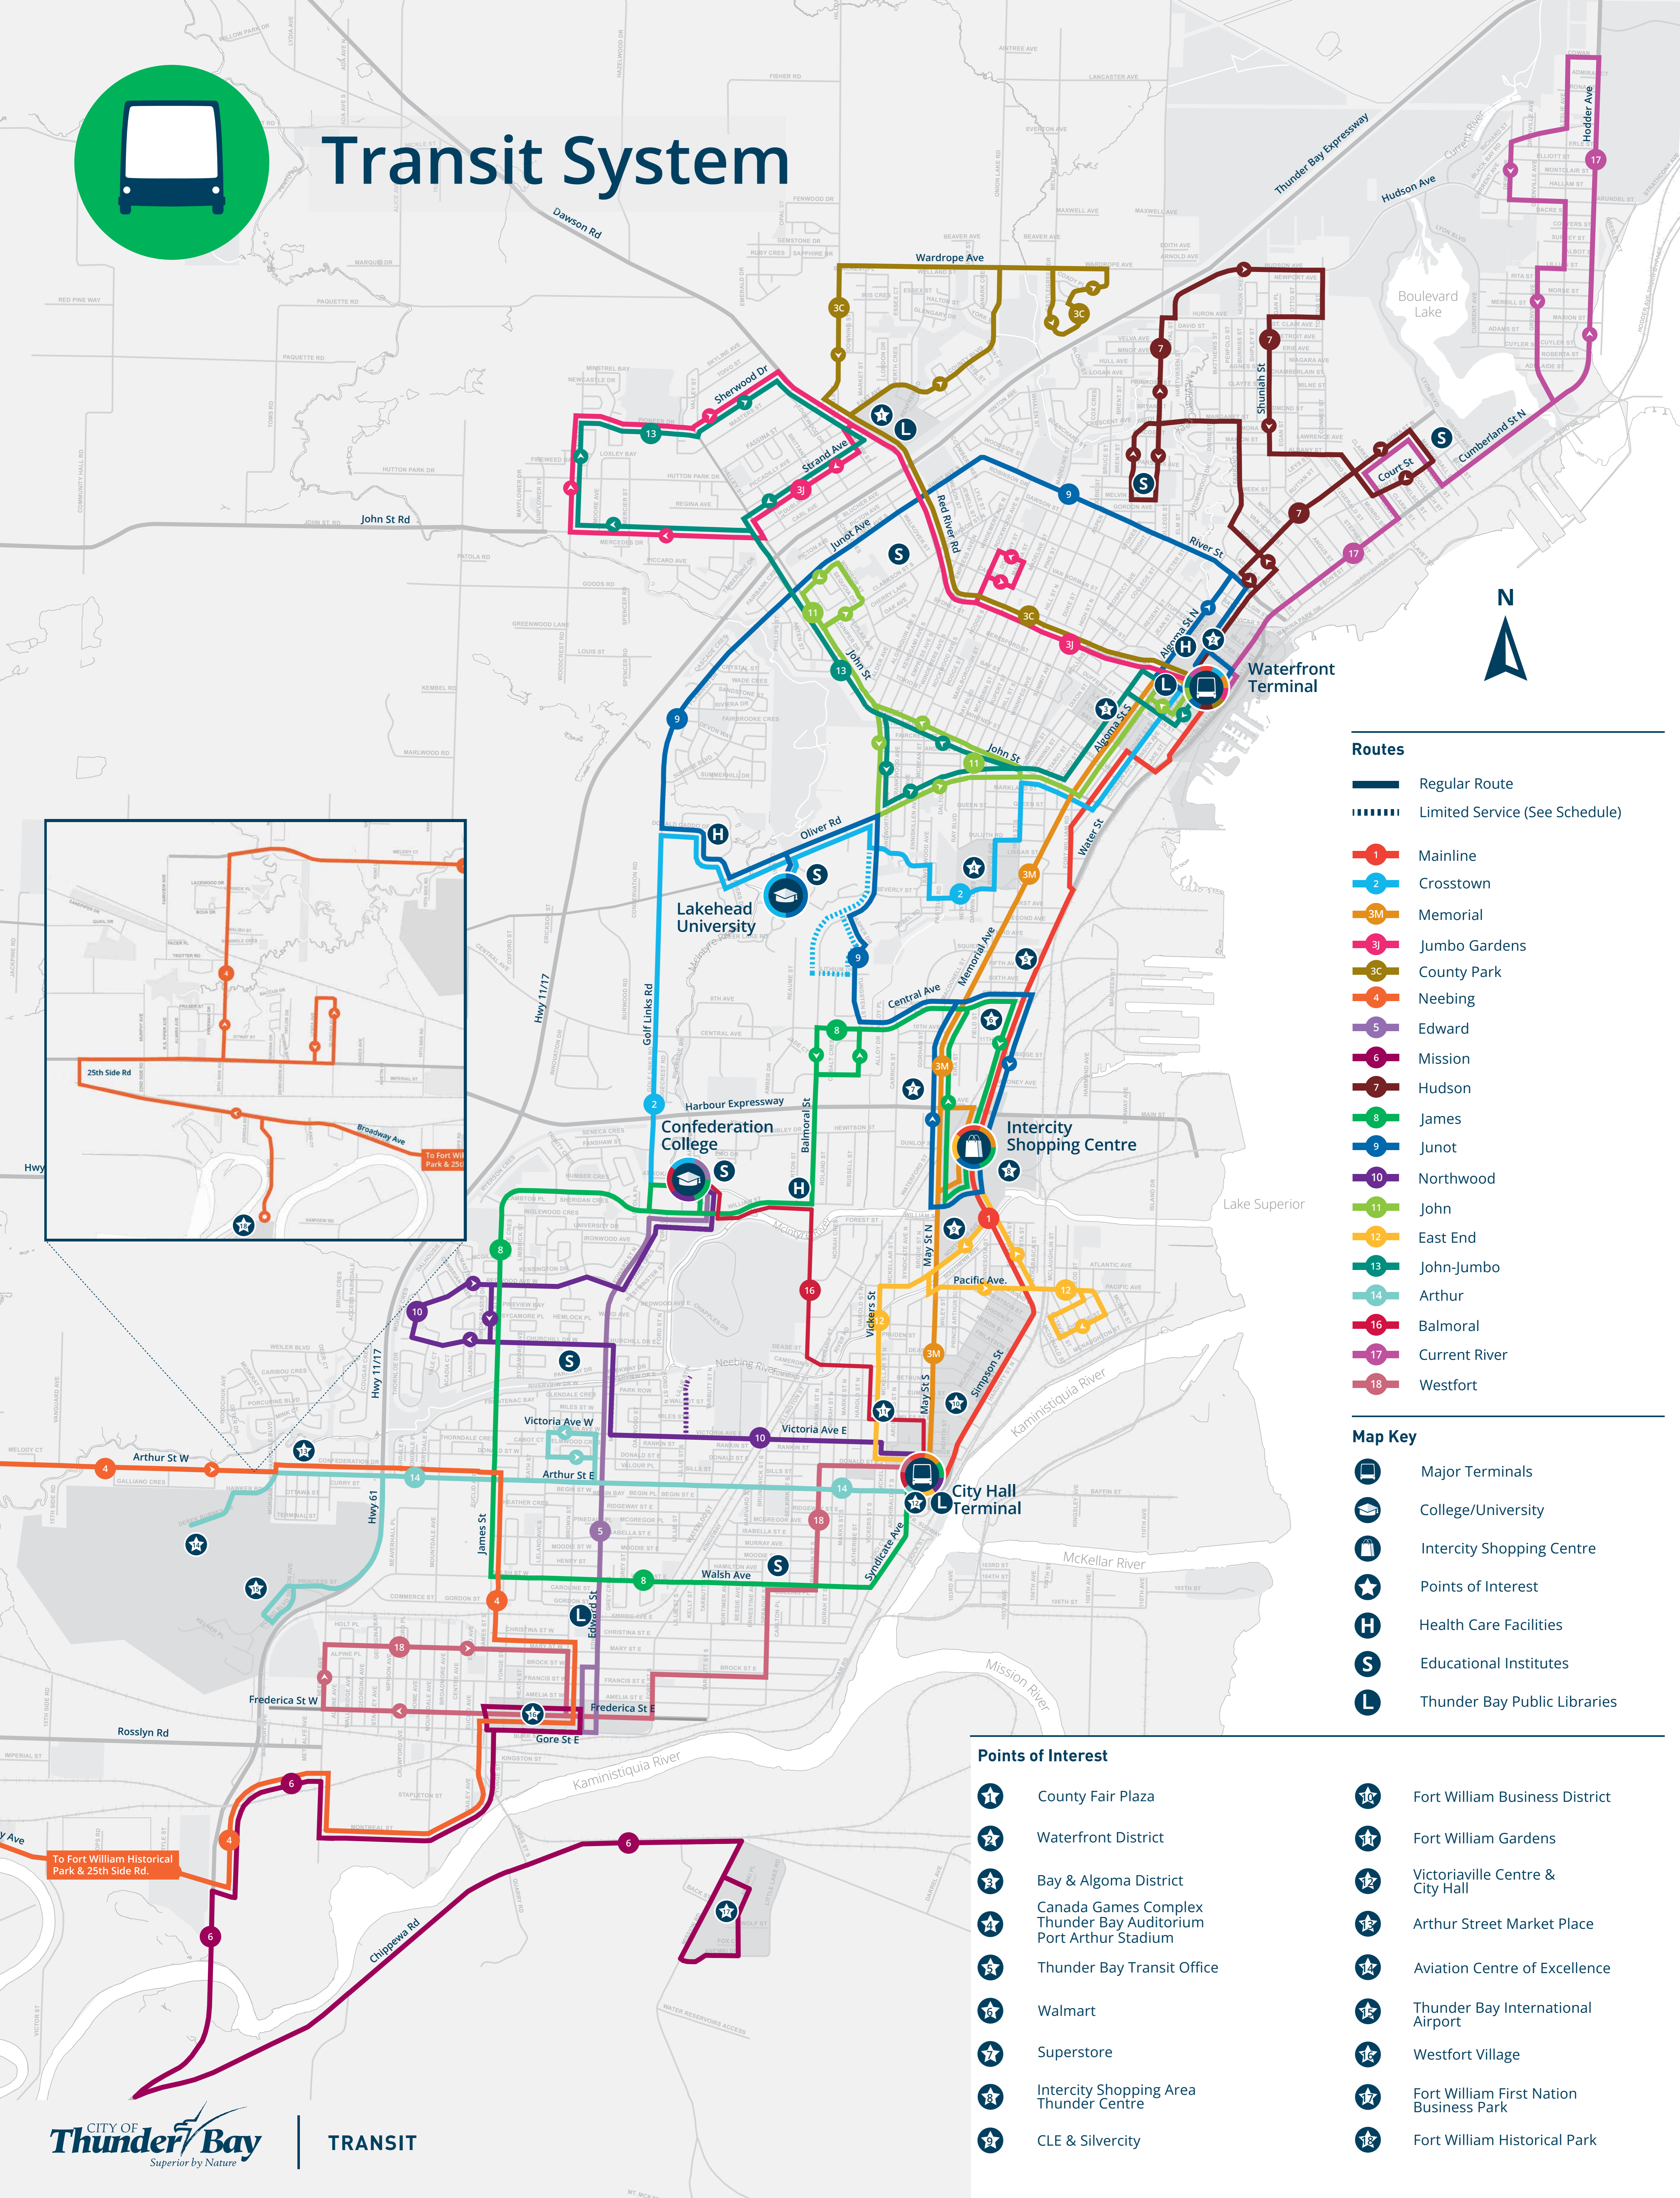

Transit System

Routes

- Regular Route
- Limited Service (See Schedule)
- Mainline
- Crosstown
- Memorial
- Jumbo Gardens
- County Park
- Neebing
- Edward
- Mission
- Hudson
- James
- Junot
- Northwood
- John
- East End
- John-Jumbo
- Arthur
- Balmoral
- Current River
- Westfort

Map Key

- Major Terminals
- College/University
- Intercity Shopping Centre
- Points of Interest
- Health Care Facilities
- Educational Institutes
- Thunder Bay Public Libraries

Points of Interest

- County Fair Plaza
- Waterfront District
- Bay & Algoma District
- Canada Games Complex
Thunder Bay Auditorium
Port Arthur Stadium
- Thunder Bay Transit Office
- Walmart
- Superstore
- Intercity Shopping Area
Thunder Centre
- CLE & Silvercity
- Fort William Business District
- Fort William Gardens
- Victoriaville Centre & City Hall
- Arthur Street Market Place
- Aviation Centre of Excellence
- Thunder Bay International Airport
- Westfort Village
- Fort William First Nation Business Park
- Fort William Historical Park